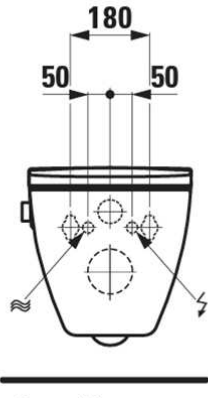

# Update Compatibility List Navia/ Riva

Riva

Connection with Laufen installation system LIS CW2

Connection with commercially available installation systems

Navia

Connection with Laufen installation system LIS CW2