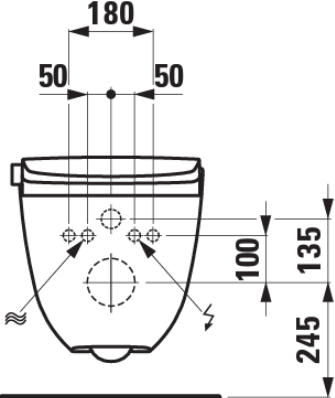

Connection with commercially available installation systems