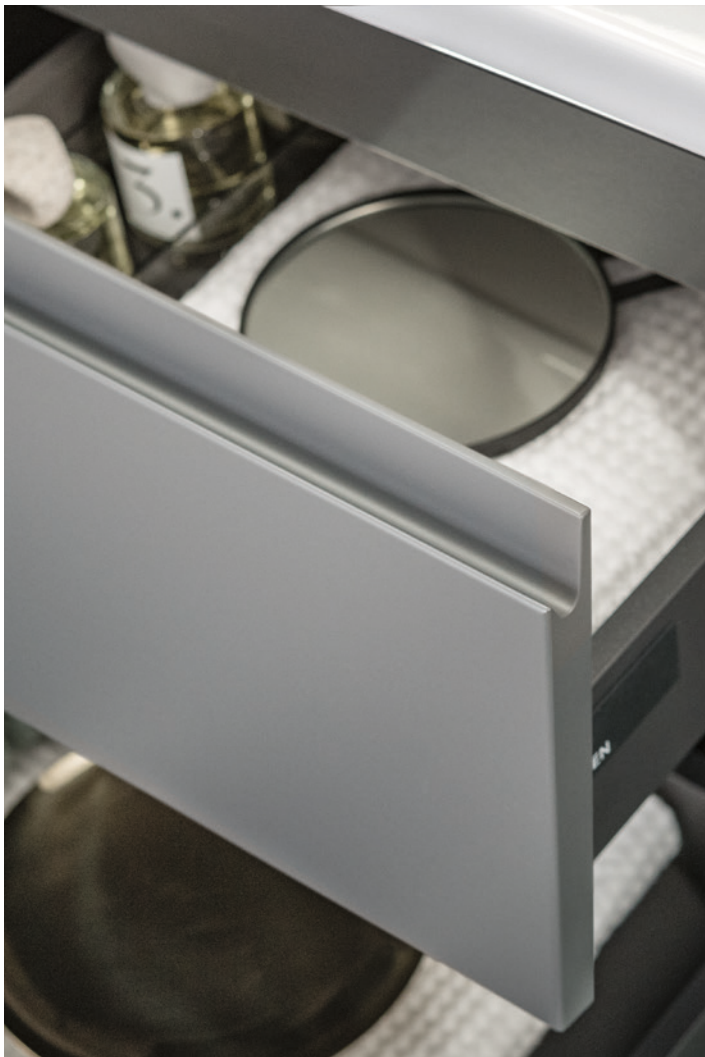

LANI Vanity unit
LANI Waschtischunterbau