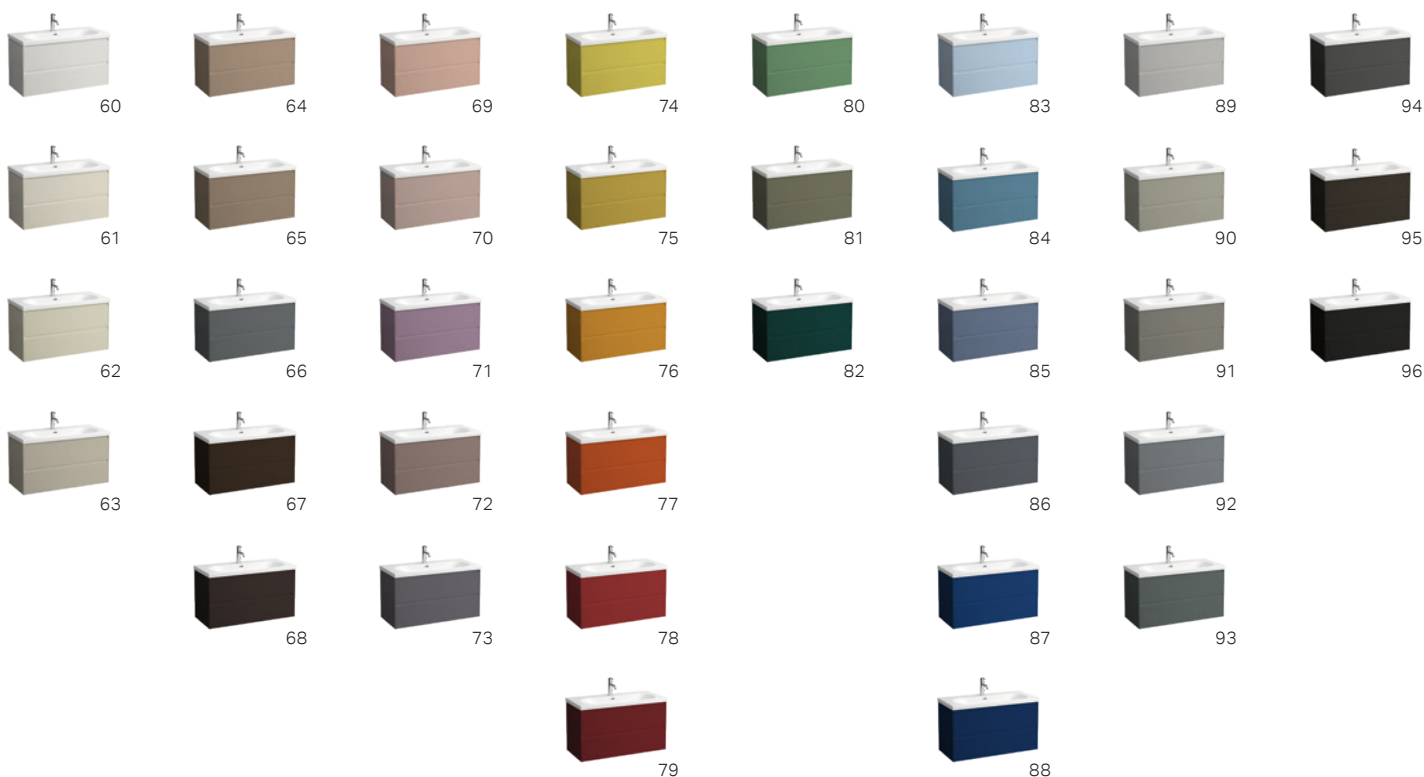

.999 MULTICOLOR

In addition to the standard colors, LAUFEN offers a large color selection of matt lacquers: 37 color shades created especially for LAUFEN allow you to individually match the color of the bathroom furniture to your bathroom.

Zusätzlich zu den Standardfarben bietet LAUFEN eine große Farbauswahl an matten Lacken: Die 37 eigens für LAUFEN kreierten Farbtöne ermöglichen die individuelle farbliche Abstimmung des Badmöbels auf das Bad.