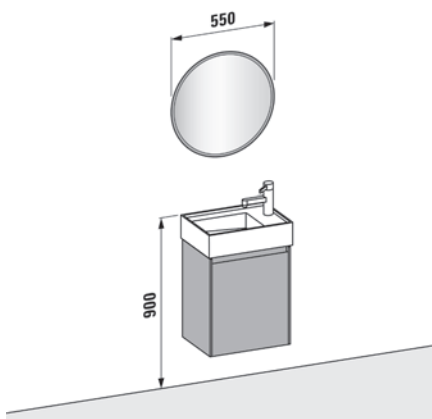

LANI Vanity unit 450 mm
Kartell • LAUFEN Small washbasin
FRAME 25 Mirror without/with LED ambiente light
*LANI Waschtischunterbau 450 mm
LUA Handwaschbecken
FRAME 25 Spiegel ohne/mit LED Ambientebeleuchtung*