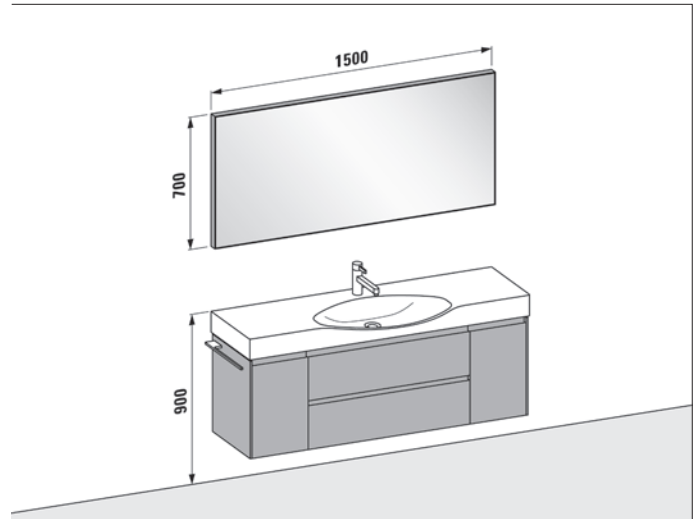

LANI Vanity unit 1500 mm; PALACE Washbasin
FRAME 25 Mirror; LANI Towel holder

LANI Waschtischunterbau 1500 mm; PALACE Waschtisch
FRAME 25 Spiegel; LANI Handtuchhalter