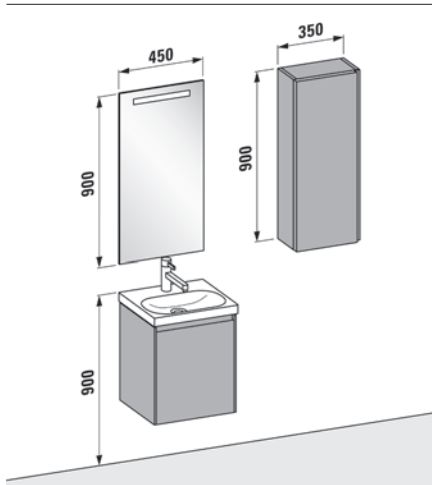

DESIGN SUGGESTIONS / PLANUNGSVORSCHLÄGE

450 mm Pages / Seiten 46–47

LANI Vanity unit 450 mm
LUA Small washbasin
LANI Wall cabinet; LANI Mirror with LED lighting
*LANI Waschtischunterbau 450 mm
LUA Handwaschbecken
LANI Oberschrank; LANI Spiegel mit LED-Beleuchtung*